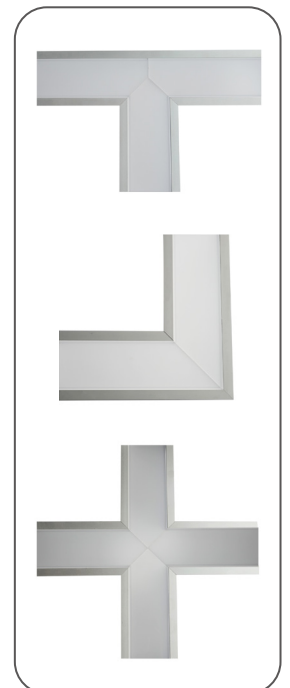

Color 

Unit: mm

## Features:

1. Model: HL-A015
2. Material: AL6063+PC
3. Surface: Anodized/Painting
4. Lighting source width: 32mm
5. Length: 4m/max
6. Installation: For offices, conference rooms, supermarkets, home lighting, etc.

## Accessory:

End cap

Connector

Mounting Clip

Connector T/L/+