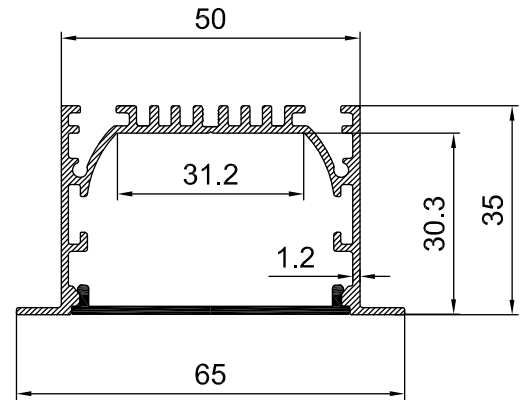

Color 

Unit: mm

## Features:

1. Model: HL-A015
2. Material: AL6063+PC
3. Surface: Anodized/Painting
4. Lighting source width: 32mm
5. Length: 4m/max
6. Installation: For offices, conference rooms, supermarkets, home lighting, etc.